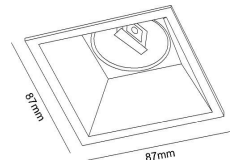

Caree

*Die cast aluminium material
Electrostatic paint
Halogen, retrofit and Professional COB LED systems
Cutout dimension 78x78mm
Colors: White, Black, Silver, Anthracite*

Delik ölçüsü 78x78mm / *Cutout dimension 78x78mm*
Max. derinlik 115mm / *Max. Depth 115mm*